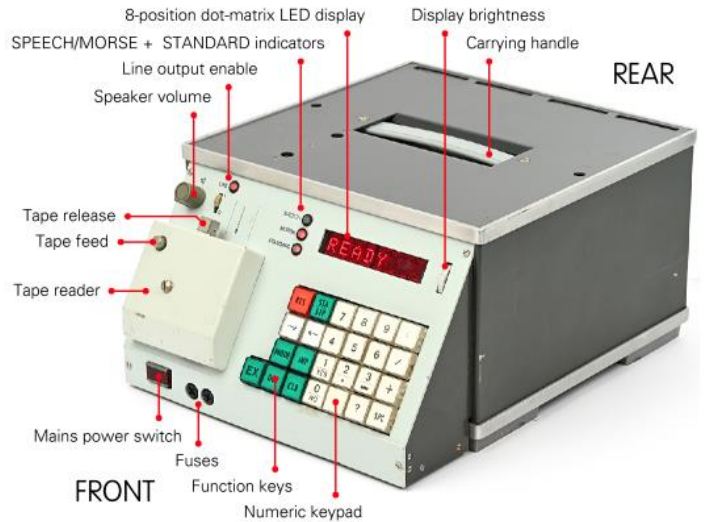

FOREWORD

Due to circumstances I am forced to limit my listening time and N&O editing time considerably for the time being. Fortunately, our Priyom and UDXF friends sent quite a few logs, and Feline Spy SWL provided a bunch of V13 transcripts. Subilo submitted the missing March UM04 and M14 files. Thank you all for your support !!! Special thanks to PY and Subilo.

F06 70202 sent many extra messages on 22-26 April. All regular schedules carried F06a files.

Tip: I highly recommend the Crypto Museum. I visited their Secret Communications exhibitions (see N&O 266, 314 and 315) and I regularly visit their website. The Crypto Museum is a non-subsidised privately-owned virtual museum with a very impressive physical collection. One of the most interesting items for numbers stations monitors is [Geät 32620 (Device 32620)](#), the famous DDR speech/morse generator used for transmissions in various languages and morse. (picture © Crypto Museum).

Station number information is well represented in the May edition of [The Spectrum Monitor](#). You can read about it in The European Radio Scene by Georg Wiessala and Hugh Stegman's Utility Planet. Thanks for mentioning N&O, guys!

VOICE STATIONS

E06

15645/17470 kHz, 04-04/05-04, 0500/0600 UTC

951 387 60
77985 78477 94354 41702 47791 97559 30935 85041 39628 97187
55023 53882 19076 36978 98269 49317 80843 11638 15052 22413
51127 81529 29028 75710 38906 47857 02832 80460 65832 20922
73100 20512 29443 54880 18024 98796 79345 47451 49597 67360
11082 27988 47772 66849 07364 82378 78686 86424 81346 88197
64163 80009 01651 58542 94674 99833 03806 18009 02937 33188
387 60 00000

15645/17470 kHz, 18-04/19-04, 0500/0600 UTC

951 483 62
72738 94283 15078 61254 12577 43388 53414 33329 56456 88030
41441 90411 90967 27848 85715 82159 23741 72743 69518 68795
50017 44491 04629 98744 34544 55005 66402 02764 76008 97195
91835 03020 46158 09373 45308 60545 20832 99117 81685 09508
45060 37560 61475 51735 99444 60006 97718 09933 59990 33860
39313 63030 68582 79751 20441 12090 56294 56835 30803 50227
86719 48189
483 62 00000

11487/9412 kHz, 06-04, 1600/1630 UTC

13945/11128 kHz, 07-04, 0730/0800 UTC

480 712 44
74523 34656 40764 48281 27953 54303 47493 47928 83869 52529
72419 16764 03012 85140 85797 26947 92595 57573 51427 16910
07343 09408 68168 23912 36082 07970 98632 04545 18617 31587
34697 92647 74892 76036 93694 91484 73139 13543 37829 93782
80745 14545 57341 03489
712 44 00000